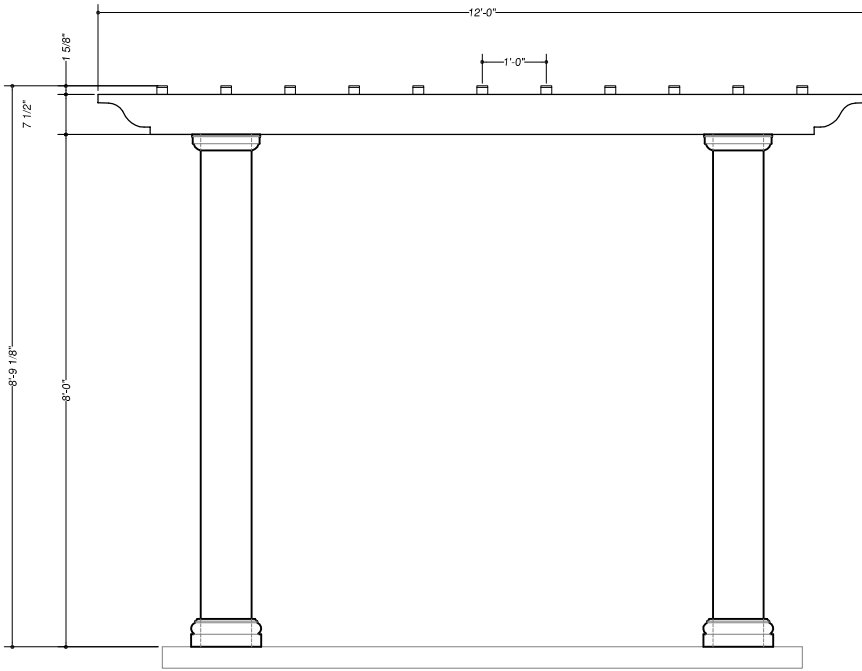

Pergola Size:	12'-0"	3'-0"	Purlin Size:	2"x2"x3'
Columns:	2	10"x8' Square	Purlin Qty:	11
Cap/Base Set:	2		Purlin Decorative Ends:	22
Steel Rod:	2		Purlin Screws:	22
Aluminum Anchor Plates:	2		Rafter Support Size:	2"x8"x12'
Column Hardware Sets:	2		Rafter Support Qty:	2
			Rafter Support Tails:	4

**ARBORSDIRECT™**

12'-0"x3'-0" Entry Arbor