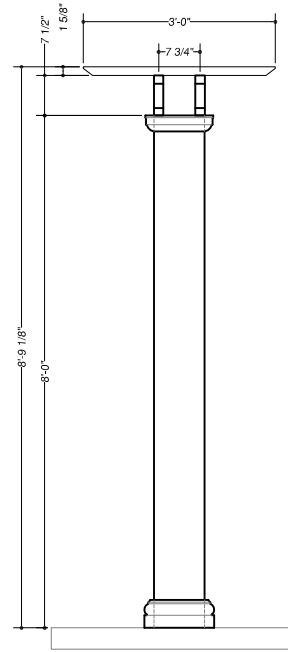

Pergola Size:	12'-0"	3'-0"	Purlin Size:	2"x2"x3'
Columns:	2	10"x8' Square	Purlin Qty:	11
Cap/Base Set:	2		Purlin Decorative Ends:	22
Steel Rod:	2		Purlin Screws:	22
Aluminum Anchor Plates:	2		Rafter Support Size:	2"x8"x12'
Column Hardware Sets:	2		Rafter Support Qty:	2
			Rafter Support Tails:	4

**ARBORSDIRECT™**

12'-0"x3'-0" Entry Arbor