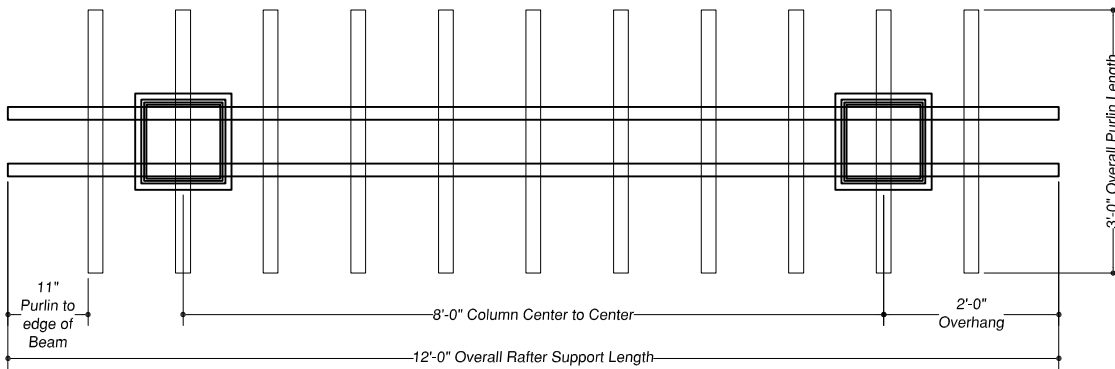

Pergola Size:	12'-0"	3'-0"	Purlin Size:	2"x2"x3'
Columns:	2	10"x8' Square	Purlin Qty:	11
Cap/Base Set:	2		Purlin Decorative Ends:	22
Steel Rod:	2		Purlin Screws:	22
Aluminum Anchor Plates:	2		Rafter Support Size:	2"x8"x12'
Column Hardware Sets:	2		Rafter Support Qty:	2
			Rafter Support Tails:	4

**ARBORSDIRECT™**

12'-0"x3'-0" Entry Arbor