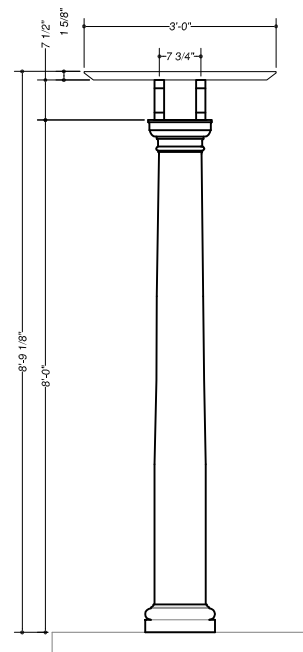

Pergola Size:	12'-0"	3'-0"	Purlin Size:	2"x2"x3'
Columns:	2	10"x8' Round	Purlin Qty:	11
Cap/Base Set:	2		Purlin Decorative Ends:	22
Steel Rod:	2		Purlin Screws:	22
Aluminum Anchor Plates:	2		Rafter Support Size:	2"x8"x12'
Column Hardware Sets:	2		Rafter Support Qty:	2
			Rafter Support Tails:	4

ARBORSDIRECT™

12'-0"x3'-0" Entry Arbor