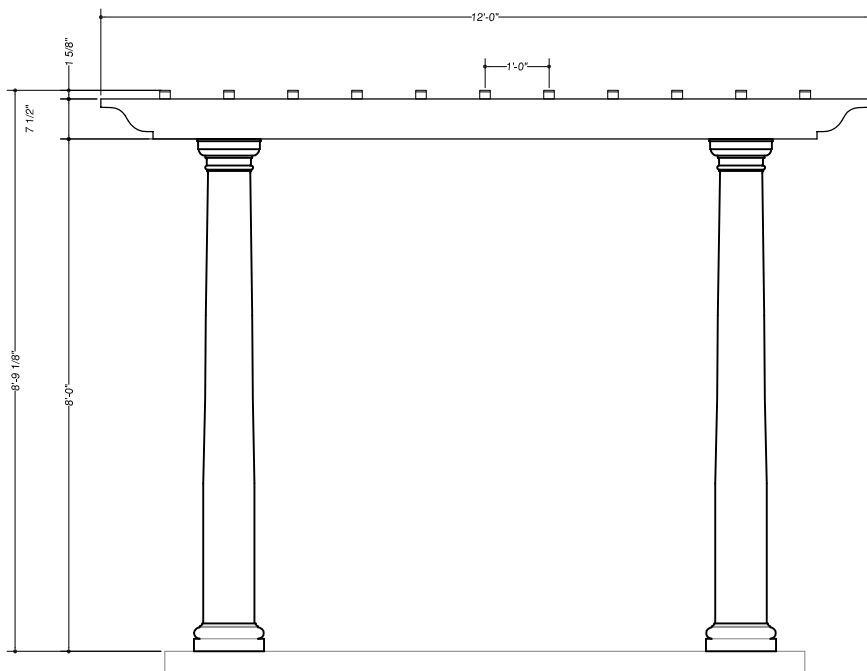

Pergola Size:	12'-0"	3'-0"	Purlin Size:	2"x2"x3'
Columns:	2	10"x8' Round	Purlin Qty:	11
Cap/Base Set:	2		Purlin Decorative Ends:	22
Steel Rod:	2		Purlin Screws:	22
Aluminum Anchor Plates:	2		Rafter Support Size:	2"x8"x12'
Column Hardware Sets:	2		Rafter Support Qty:	2
			Rafter Support Tails:	4

ARBORSDIRECT™

12'-0"x3'-0" Entry Arbor