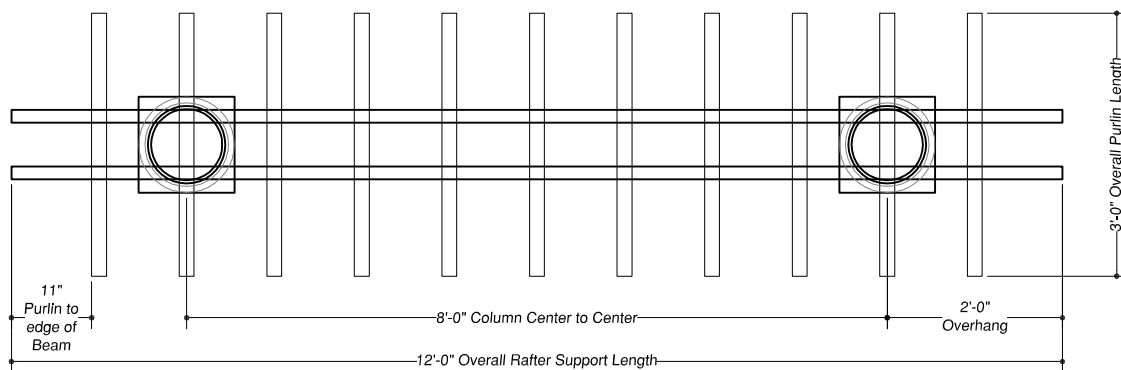

Pergola Size:	12'-0"	3'-0"	Purlin Size:	2"x2"x3'
Columns:	2	10"x8' Round	Purlin Qty:	11
Cap/Base Set:	2		Purlin Decorative Ends:	22
Steel Rod:	2		Purlin Screws:	22
Aluminum Anchor Plates:	2		Rafter Support Size:	2"x8"x12'
Column Hardware Sets:	2		Rafter Support Qty:	2
			Rafter Support Tails:	4

ARBORSDIRECT™

12'-0"x3'-0" Entry Arbor