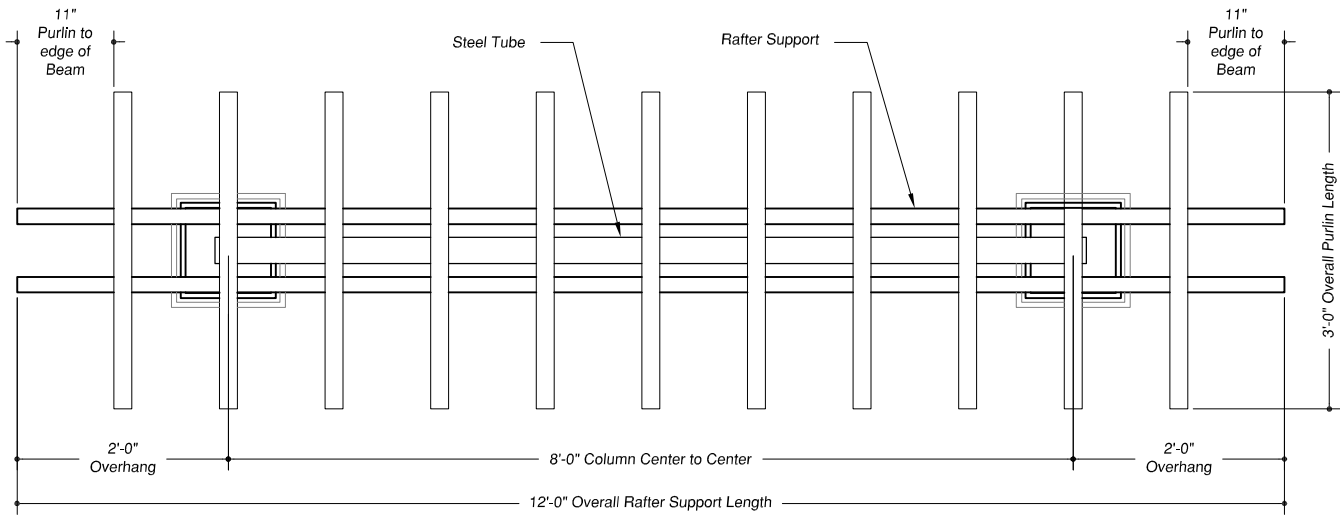

Pergola Size:	12'-0"	3'-0"	Aluminum Angles:	0	
Columns:	2	10"x10"x8'-0"	Rafter Screws:	0	
Cap/Base Set:	2	Tuscan	Purlin Size:	2"x2"x17'-0"	
Steel Rod:	2		Purlin Qty:	10	
Aluminum Anchor Plates:	2		Purlin Decorative Ends:	20	
Column Hardware Sets:	2		Purlin Screws:	20	
Rafter Size:	-		Header Support:	0	
Rafter Qty:	0		Rafter Support Size:	2"x8"x12'-0"	
Rafter Tail Style:	-		Rafter Support Qty:	2	
Rafter Tails:	0		Rafter Support Tails:	4	

Elevations

Plan View

ARBORSDIRECT™

12'-0"x3'-0" Swing Arbor