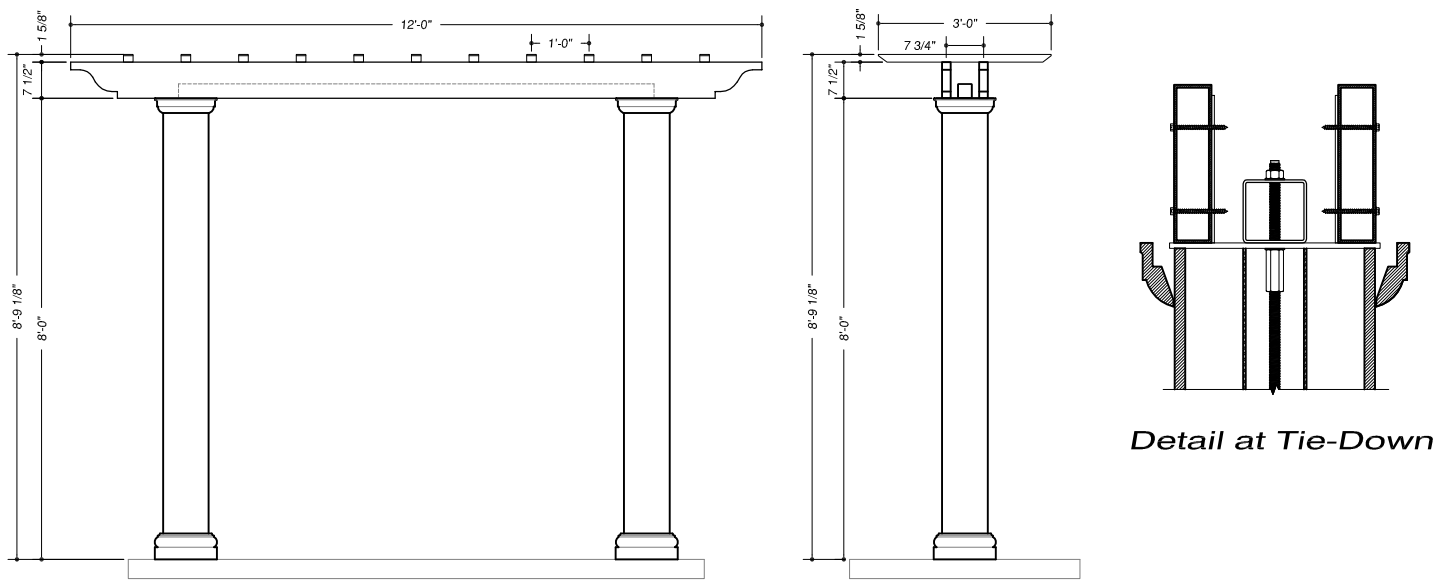

Pergola Size:	12'-0"	3'-0"	Aluminum Angles:	0	
Columns:	2	10"x10"x8'-0"	Rafter Screws:	0	
Cap/Base Set:	2	Tuscan	Purlin Size:	2"x2"x17'-0"	
Steel Rod:	2		Purlin Qty:	10	
Aluminum Anchor Plates:	2		Purlin Decorative Ends:	20	
Column Hardware Sets:	2		Purlin Screws:	20	
Rafter Size:	-		Header Support:	0	
Rafter Qty:	0		Rafter Support Size:	2"x8"x12'-0"	
Rafter Tail Style:	-		Rafter Support Qty:	2	
Rafter Tails:	0		Rafter Support Tails:	4	

Elevations

Plan View

ARBORSDIRECT™

12'-0"x3'-0" Swing Arbor