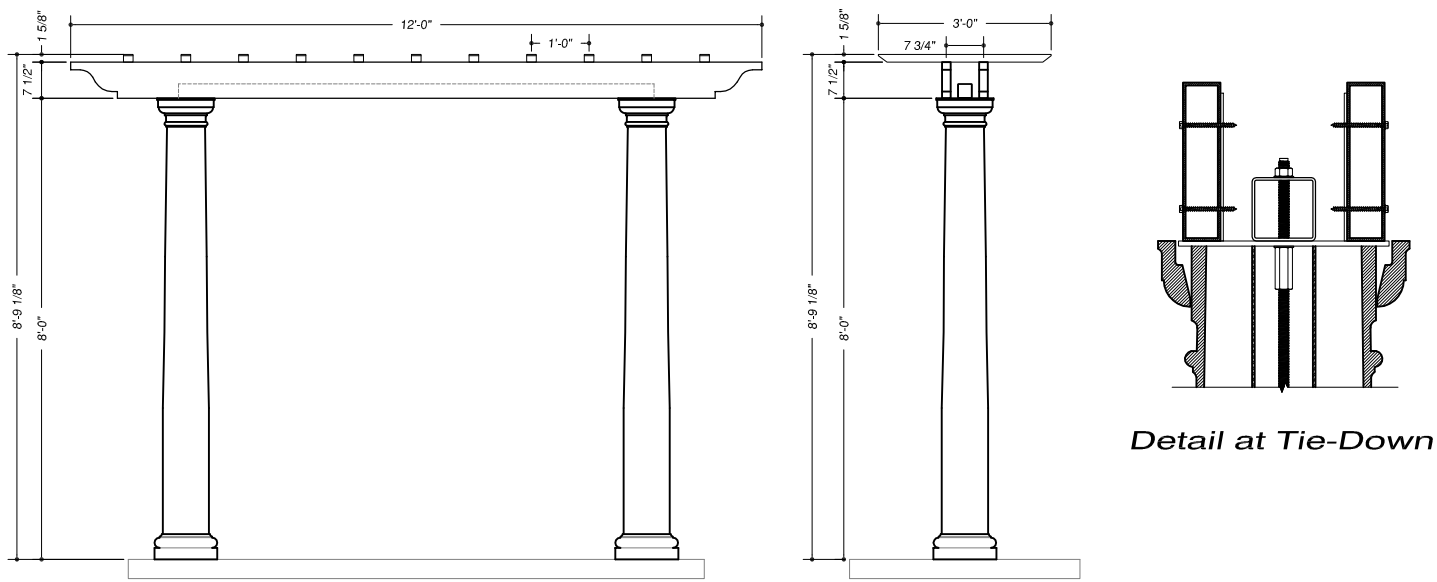

Pergola Size:	12'-0"	3'-0"	Aluminum Angles:	0	
Columns:	2	10"x8'-0"	Rafter Screws:	0	
Cap/Base Set:	2	Tuscan	Purlin Size:	2"x2"x17'-0"	
Steel Rod:	2		Purlin Qty:	10	
Aluminum Anchor Plates:	2		Purlin Decorative Ends:	20	
Column Hardware Sets:	2		Purlin Screws:	20	
Rafter Size:	-		Header Support:	0	
Rafter Qty:	0		Rafter Support Size:	2"x8"x12'-0"	
Rafter Tail Style:	-		Rafter Support Qty:	2	
Rafter Tails:	0		Rafter Support Tails:	4	

Elevations

Detail at Tie-Down

Plan View

ARBORSDIRECT™

12'-0"x3'-0" Swing Arbor

1015 Brundage Blvd. P.O. Box 589 Troy, Alabama 36081 1.800.930.7495 Fax 334.566.4629 www.arborsdirect.com