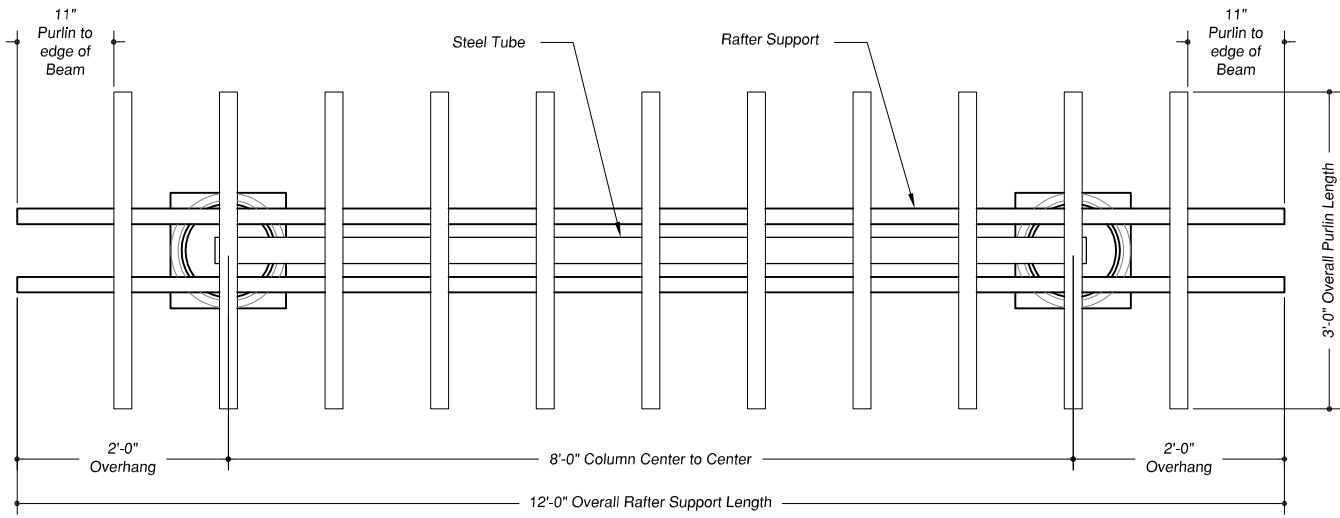

Pergola Size:	12'-0"	3'-0"	Aluminum Angles:	0	
Columns:	2	10"x8'-0"	Rafter Screws:	0	
Cap/Base Set:	2	Tuscan	Purlin Size:	2"x2"x17'-0"	
Steel Rod:	2		Purlin Qty:	10	
Aluminum Anchor Plates:	2		Purlin Decorative Ends:	20	
Column Hardware Sets:	2		Purlin Screws:	20	
Rafter Size:	-		Header Support:	0	
Rafter Qty:	0		Rafter Support Size:	2"x8"x12'-0"	
Rafter Tail Style:	-		Rafter Support Qty:	2	
Rafter Tails:	0		Rafter Support Tails:	4	

Elevations

Detail at Tie-Down

Plan View

ARBORSDIRECT™

12'-0"x3'-0" Swing Arbor

1015 Brundage Blvd. P.O. Box 589 Troy, Alabama 36081 1.800.930.7495 Fax 334.566.4629 www.arborsdirect.com